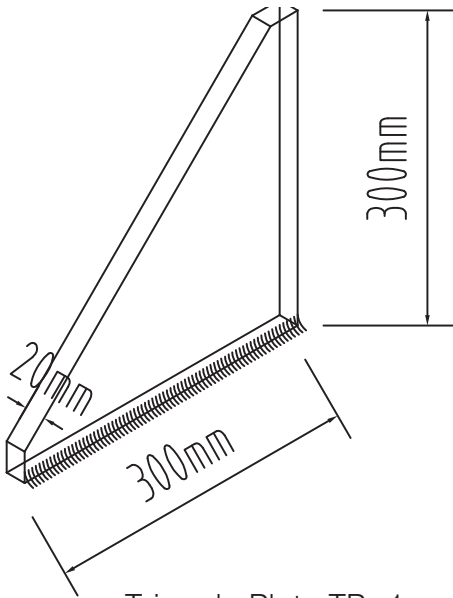

Stopper Plates

Triangle Plate TP-1

Stopper Plate SP-1

Specification

- Material :High tensile steel
- Finish :Primed