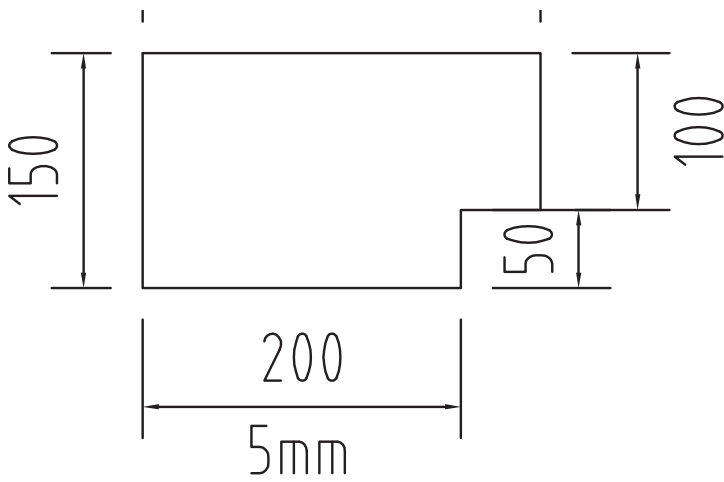

Stopper Plates

Triangle Plate TP-1

Stopper Plate SP-1

Specification

- Material :High tensile steel
- Finish :Primed